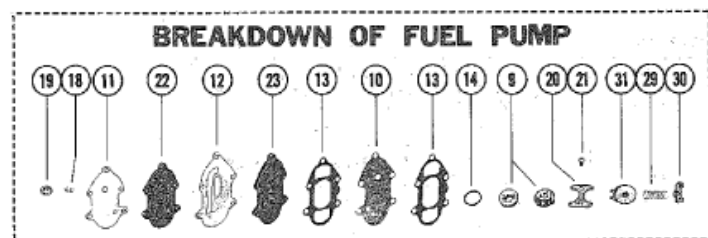

Parts List

Ref	Class	Part	Description	Qty	Comment	Footnote
1	1386	7599A 1	CARBURETOR (TOP) WH-15	1		
1A	1386	7599A 2	CARBURETOR (CENTER) WH-15	1		
1B	1386	7599A 3	CARBURETOR (BOTTOM) WH-15	1		
1	1386	7599A11	CARBURETOR (TOP) WH-20	1		
2	1386	7599A12	CARBURETOR (CENTER) WH-20	1		
3	1386	7599A13	CARBURETOR (BOTTOM) WH-20	1		
2	1395	7900	TEE, FUEL INLET (UPPER AND	2		
3	1395	7901	FITTING, FUEL INLET (LOWER)	1		
4	27	67751	GASKET, CARBURETOR	3		6
5	11	20184	NUT, CARBURETOR MOUNTING	12		
6	32	31583109	HOSE, CARBURETOR FUEL PUM	3		
7	54	68424	CLAMP, FUEL HOSE TO CARBUR	3		
8		88853A 1	FUEL PUMP ASSEMBLY	1		
9	21	30430A11	CHECK VALVE ASSEMBLY	1		
10		90363A 1	DIAPHRAM ASSEMBLY	1		6
11			GASKET, FUEL PUMP	1		6
12			GASKET, PULSE CHAMBER	1		6
13			GASKET, FUEL PUMP	2		6
14			GASKET, CHECK VALVE TO	2		6
15	35	59072	SCREEN, FUEL INLET	1		6
16			"O" RING, FUEL INLET COV	1		6
17			GASKET, COVER SCREW	1		6
18	17	26618	DOWEL PIN, FUEL PUMP LOCA	1		
19	21	56011A 2	CHECK VALVE ASSEMBLY, FUE	1		
20		23004	RETAINER, CHECK VALVE	1		
21	10	76466	SCREW, RETAINER ATTACHIN	2		
22		90728	BASE, FUEL PUMP	1		
23		88848	CHAMBER, PULSE - FUEL PUM	1		
24	35	91078A 1	COVER, FUEL FILTER	1		
25	10	89766	SCREW, FUEL FILTER COVI	1		
26	10	88447	SCREW, FUEL PUMP (1-1/2")	5		
27	13	26996	LOCKWASHER, FUEL PUMP SC	5		
28	22	54090	FITTING, FUEL OUTLET	1		
29	24	86207	SPRING, COMPRESSION	1		
30		86026	RETAINER, SPRING	1		
31		86252	CAP, SPRING END	1		
32	32	89020	FUEL LINE, INLET (6-3/4")	1		
33	22	63981	FITTING, INLET FUEL LINE (90 DI	1		
34		22833	ADAPTOR, CHECK UNIT	1		
35		23069	STEM, CHECK UNIT ADAPTOR	1		
36	25	20415	"O" RING, ADAPTOR STEM	1		6