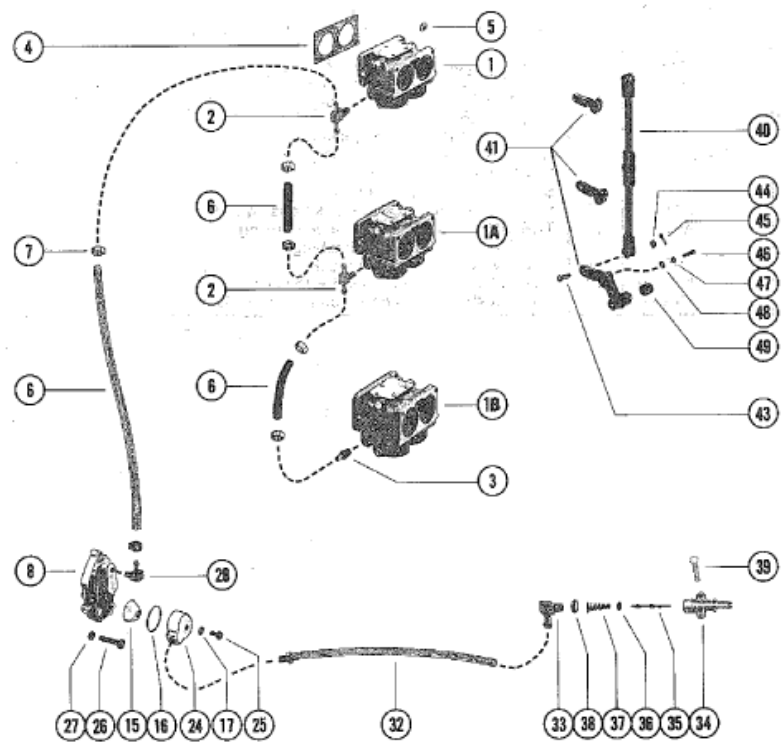

Parts List

Ref	Class	Part	Description	Qty	Comment	Footnote
1	1386	7599A 1	CARBURETOR (TOP) WH-15	1		
1A	1386	7599A 2	CARBURETOR (CENTER) WH-15	1		
1B	1386	7599A 3	CARBURETOR (BOTTOM) WH-15	1		
1	1386	7599A11	CARBURETOR (TOP) WH-20	1		
2	1386	7599A12	CARBURETOR (CENTER) WH-20	1		
3	1386	7599A13	CARBURETOR (BOTTOM) WH-20	1		
2	1395	7900	TEE, FUEL INLET (UPPER AND	2		
3	1395	7901	FITTING, FUEL INLET (LOWER)	1		
4	27	67751	GASKET, CARBURETOR	3		6
5	11	20184	NUT, CARBURETOR MOUNTING	12		
6	32	31583109	HOSE, CARBURETOR FUEL PUM	3		
7	54	68424	CLAMP, FUEL HOSE TO CARBUR	3		
8		88853A 1	FUEL PUMP ASSEMBLY	1		
9	21	30430A11	CHECK VALVE ASSEMBLY	1		
10		90363A 1	DIAPHRAM ASSEMBLY	1		6
11			GASKET, FUEL PUMP	1		6
12			GASKET, PULSE CHAMBER	1		6
13			GASKET, FUEL PUMP	2		6
14			GASKET, CHECK VALVE TO	2		6
15	35	59072	SCREEN, FUEL INLET	1		6
16			"O" RING, FUEL INLET COV	1		6
17			GASKET, COVER SCREW	1		6
18	17	26618	DOWEL PIN, FUEL PUMP LOCA	1		
19	21	56011A 2	CHECK VALVE ASSEMBLY, FUE	1		
20		23004	RETAINER, CHECK VALVE	1		
21	10	76466	SCREW, RETAINER ATTACHIN	2		
22		90728	BASE, FUEL PUMP	1		
23		88848	CHAMBER, PULSE - FUEL PUM	1		
24	35	91078A 1	COVER, FUEL FILTER	1		
25	10	89766	SCREW, FUEL FILTER COVI	1		
26	10	88447	SCREW, FUEL PUMP (1-1/2")	5		
27	13	26996	LOCKWASHER, FUEL PUMP SC	5		
28	22	54090	FITTING, FUEL OUTLET	1		
29	24	86207	SPRING, COMPRESSION	1		
30		86026	RETAINER, SPRING	1		
31		86252	CAP, SPRING END	1		
32	32	89020	FUEL LINE, INLET (6-3/4")	1		
33	22	63981	FITTING, INLET FUEL LINE (90 DI	1		
34		22833	ADAPTOR, CHECK UNIT	1		
35		23069	STEM, CHECK UNIT ADAPTOR	1		
36	25	20415	"O" RING, ADAPTOR STEM	1		6